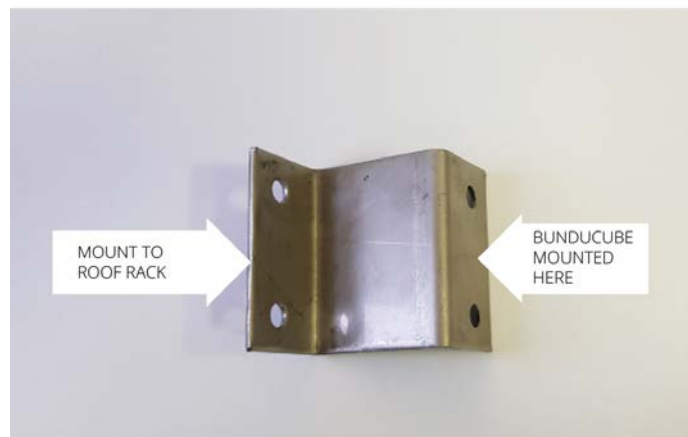

It weighs in at 5.5 kg, is made from Alias canvas – a high-performance material which is UV treated – so no fading!

The BunduCube can mount to any roof rack – and its ease of use is a testament to the BunduTec brand's innovation.

There is a zip on one corner of the cube for easy access, and all the materials used in this design are high quality, durable and made to last!

HOW TO'S

USING THE BUNDUCUBE:

It pitches with our signature Pro-Pitch technology, simply unzip the bag, roll down the canvas and by grasping the top rail just pull towards you to pitch it.

Simply overcam the mechanism for it to lock in place, offering full rigidity. At the bottom of the frame, there will be flat bars inside the canvas, with velcroed edges sticking out.

Using your hand, stick the velcroed edges together for a rigid frame at the bottom – now your structure is rigid and offers wind resistance – the canvas can't flap around in windy weather.

To put away the cube, simply follow the instructions in reverse – undo the Velcro the bottom edge, bend the top lock mechanisms

inwards, and gripping the top bar firmly simply push toward your bag.

The whole mechanism will fold away until it is flush with your vehicle. Simply roll up the canvas, use the Velcro straps to secure it in place, and zip up your bag.

FITTING THE BUNDUCUBE:

Line up the BunduCube with your Roofrack and mark the holes in the bracket. Drill through and bolt on with M6 Bolt & Nut.

(The bolt & Nut does not come with your purchase)

THE GUARANTEES AND WARRANTIES DO NOT COVER USER ERROR